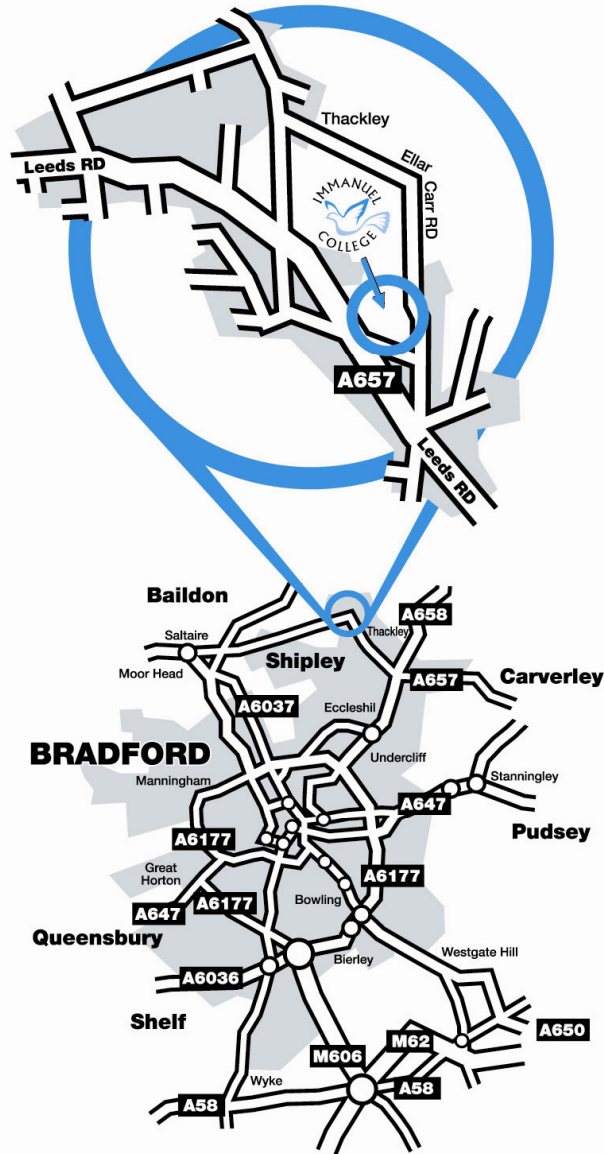

Directions to Immanuel Community College

ADDRESS Leeds Road, Idle, Bradford, West Yorkshire, BD10 9AQ

TELEPHONE NUMBER 01274 425900

FAX NUMBER 01274 422467

From M606 Motorway

- Start on the M606 Northbound
- Bear right, entering Bradford
- Bear right onto Rooley Lane – A6177
- At the roundabout take the first exit, keeping McDonald's on your left.
- At the roundabout take your second exit past Asda.
- At the roundabout take the second exit onto Sticker lane, keep in the left lane (signposted Harrogate).
- At the traffic lights continue forward onto Killinghall Road, A6177.
- Straight through the next set of lights, then at lights, opposite the Robin Hood Public House, turn right, A658.
- At the roundabout take the 3rd exit onto Harrogate Road – A658
- At the lights, Sainsbury's on your right, turn left onto the A657, signposted to Shipley, and continue on this road for Approximately 1 mile, you will find Immanuel College on your right

From Leeds Train Station

- Starting at Leeds Train Station, West Yorkshire
- Turn left into Wellington Street
- At Leeds City Square continue forward (signposted Skipton A65, Bradford A647 & Airport)
- Continue forward in the left hand lane onto the A65
- At the Horsforth Roundabout take the 1st exit onto Broadway A6120 (signposted Ring Road, Bradford)
- At the roundabout take the 3rd exit onto the A657 (signposted Shipley)
- At Greengates lights, Sainsbury's on your left, continue forward, continue on this road for Approximately 1 mile, you will find Immanuel College on your right

From Shipley Train Station

- Starting at Shipley Train Station, Shipley
- Continue out of the station to the set of lights, McDonalds is opposite you
- Turn right at the lights onto the A657
- At lights go straight ahead, continue on this road for approximately 2 miles and you will find Immanuel College on your left